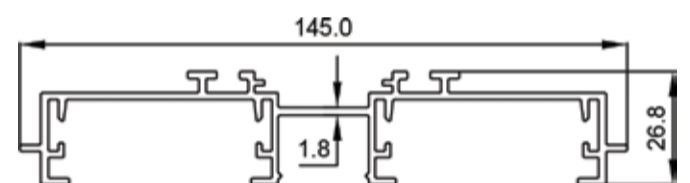

L70 @50,000h

Lens + Prismatic Double Diffuser

Aluminium

Types

Recessed with Frame in GYPSUM Ceiling

Recessed in Silhouette Techzone Ceiling

Single Line Diagram

GAZEO SH145 DUO DIFFUSER

This light features has:

- Luminaire housing of extruded aluminium
- Surface powder coated
- Snap-fit system and no visible screw
- Bottom opening for easy maintenance
- LED PCB mounted on insert design with heat sink
- M6 bolt for M6 fastener
- Lens + Prismatic double diffuser
- Energy-efficient LED with color rendering
- Glare control with Uniform illumination

Color

Light Distribution

Direct

CRI ≥ 90

TUNABLE
WHITE

GAZEO SH145 DUO DIFFUSER

GAZEO SH145 DUO DIFFUSER

Product Order Code	System Power	Dimension
10110- 1	30W	W=145mm, H=26.8mm
10110- 2	45W	W=145mm, H=26.8mm